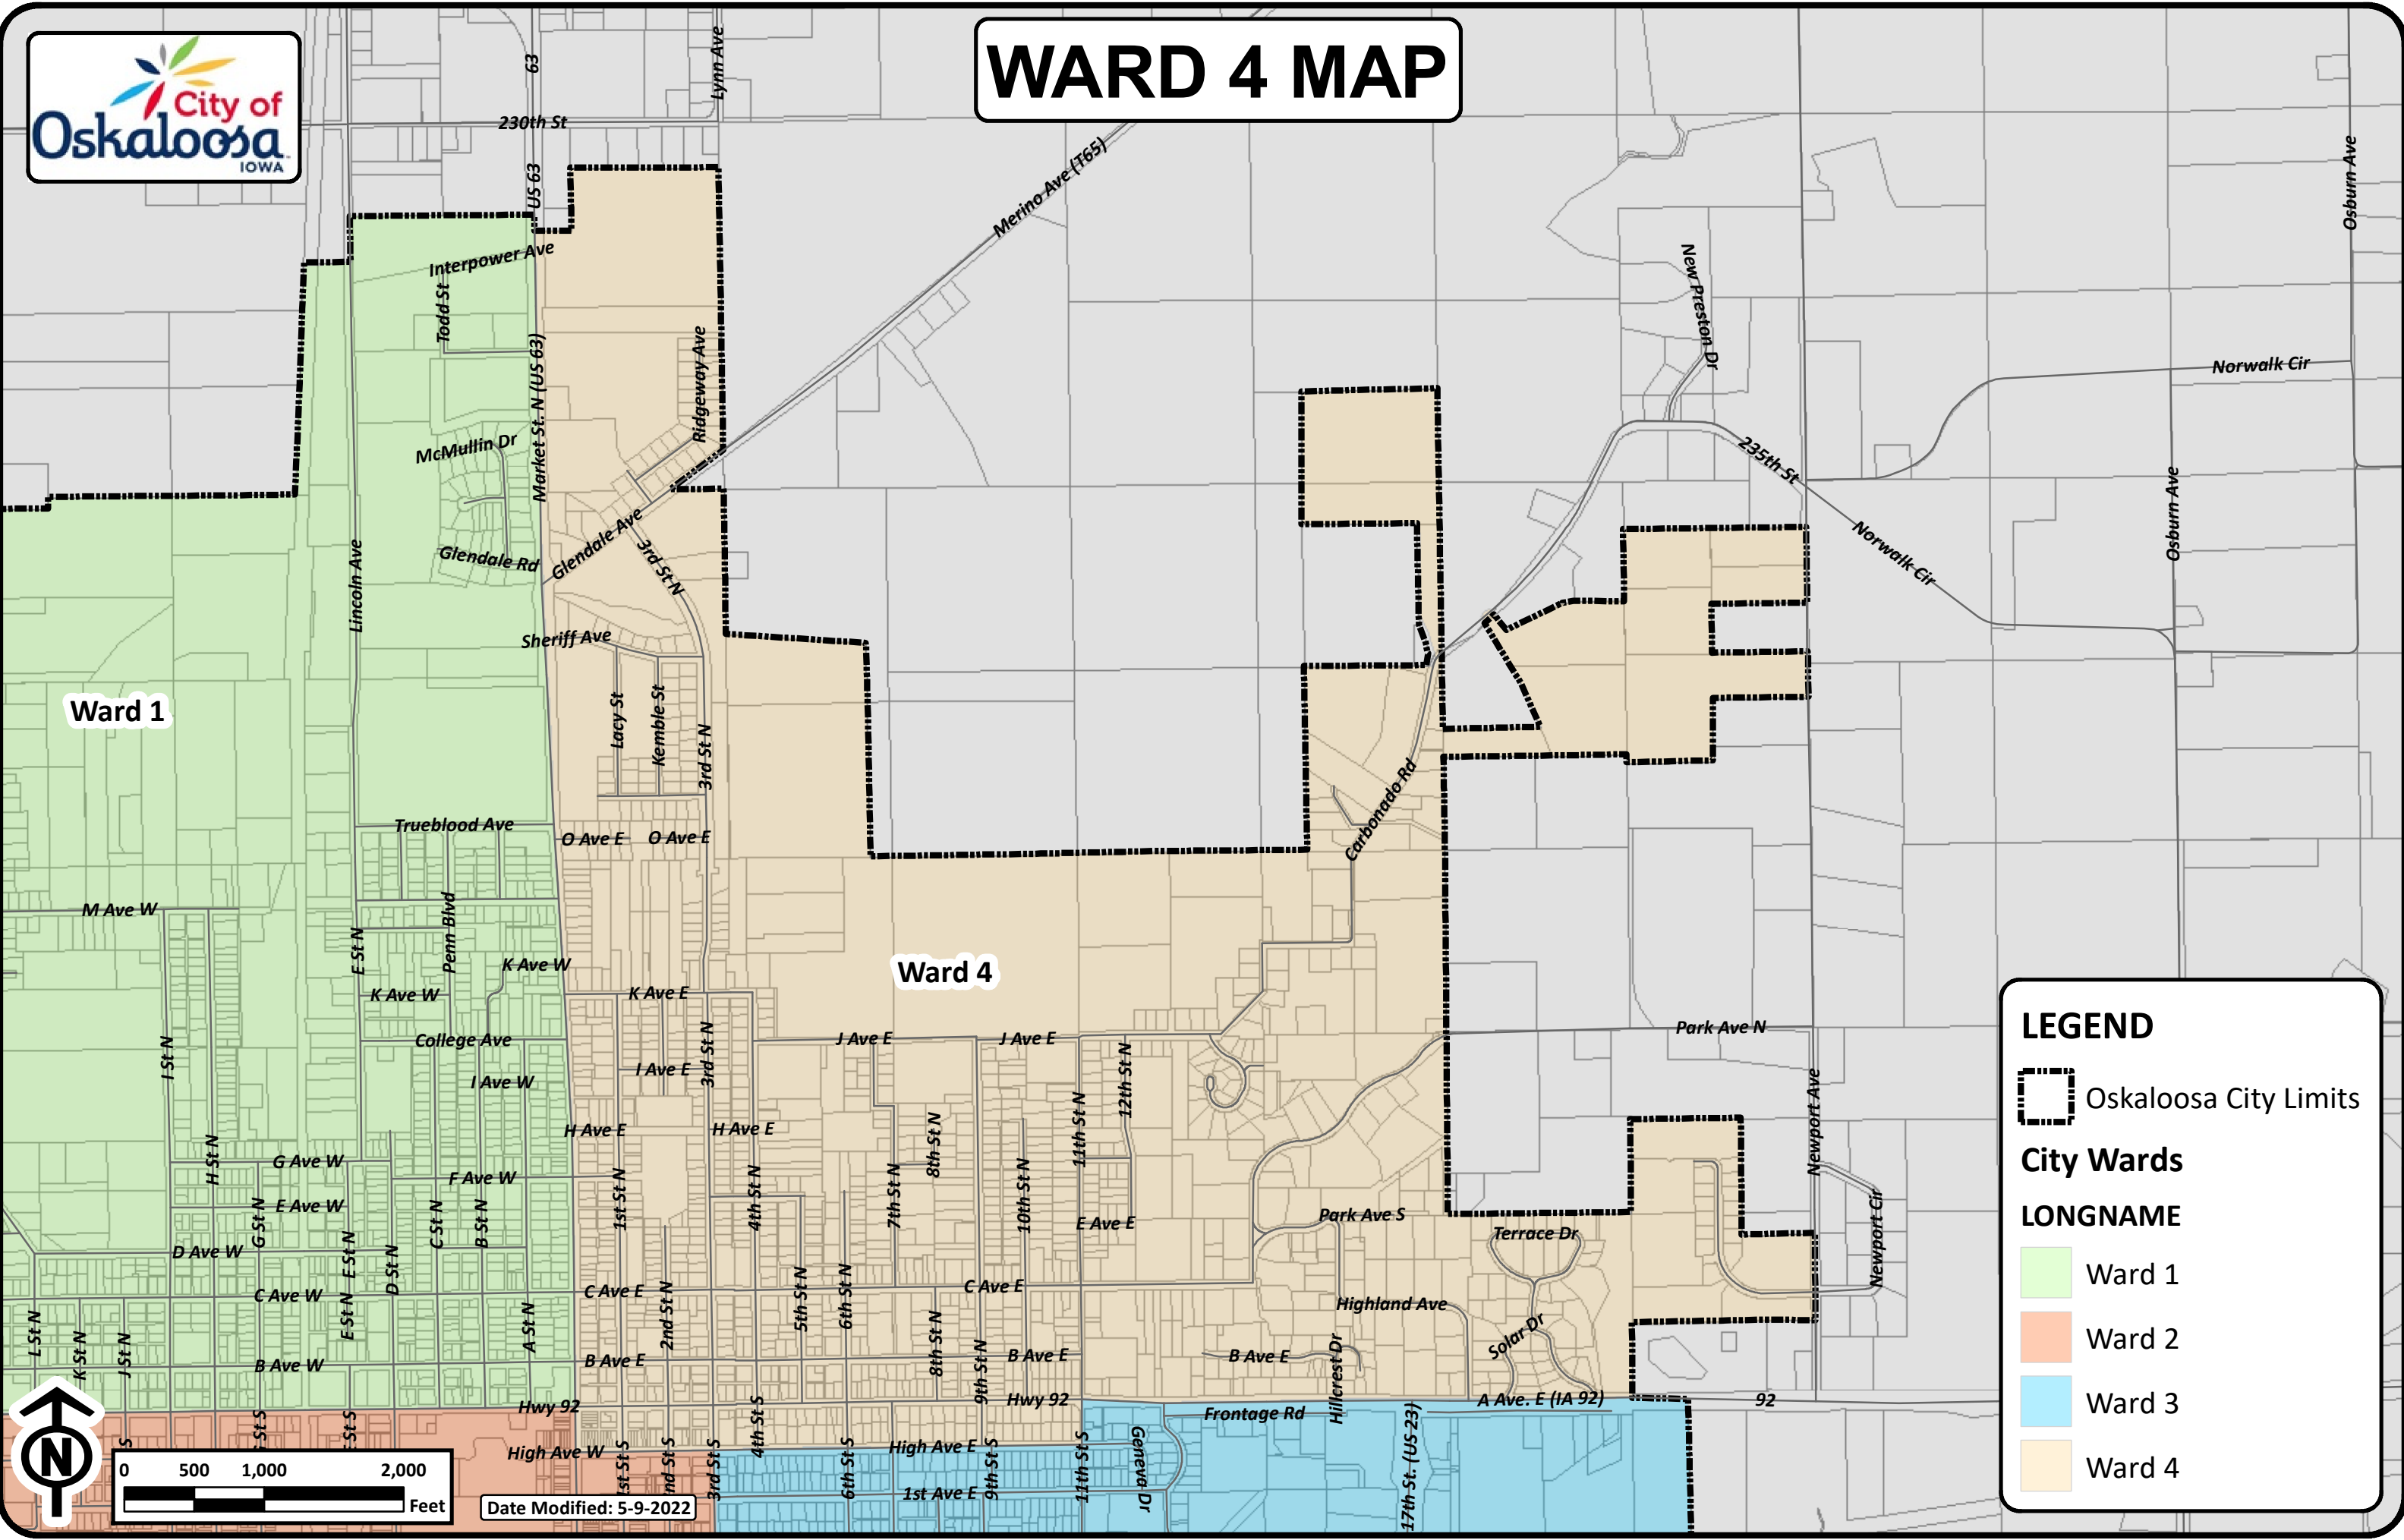

WARD 4 MAP

Ward 1

Ward 4

LEGEND

Oskaloosa City Limits

City Wards

LONGNAME

- Ward 1
- Ward 2
- Ward 3
- Ward 4

0 500 1,000 2,000 Feet

Date Modified: 5-9-2022