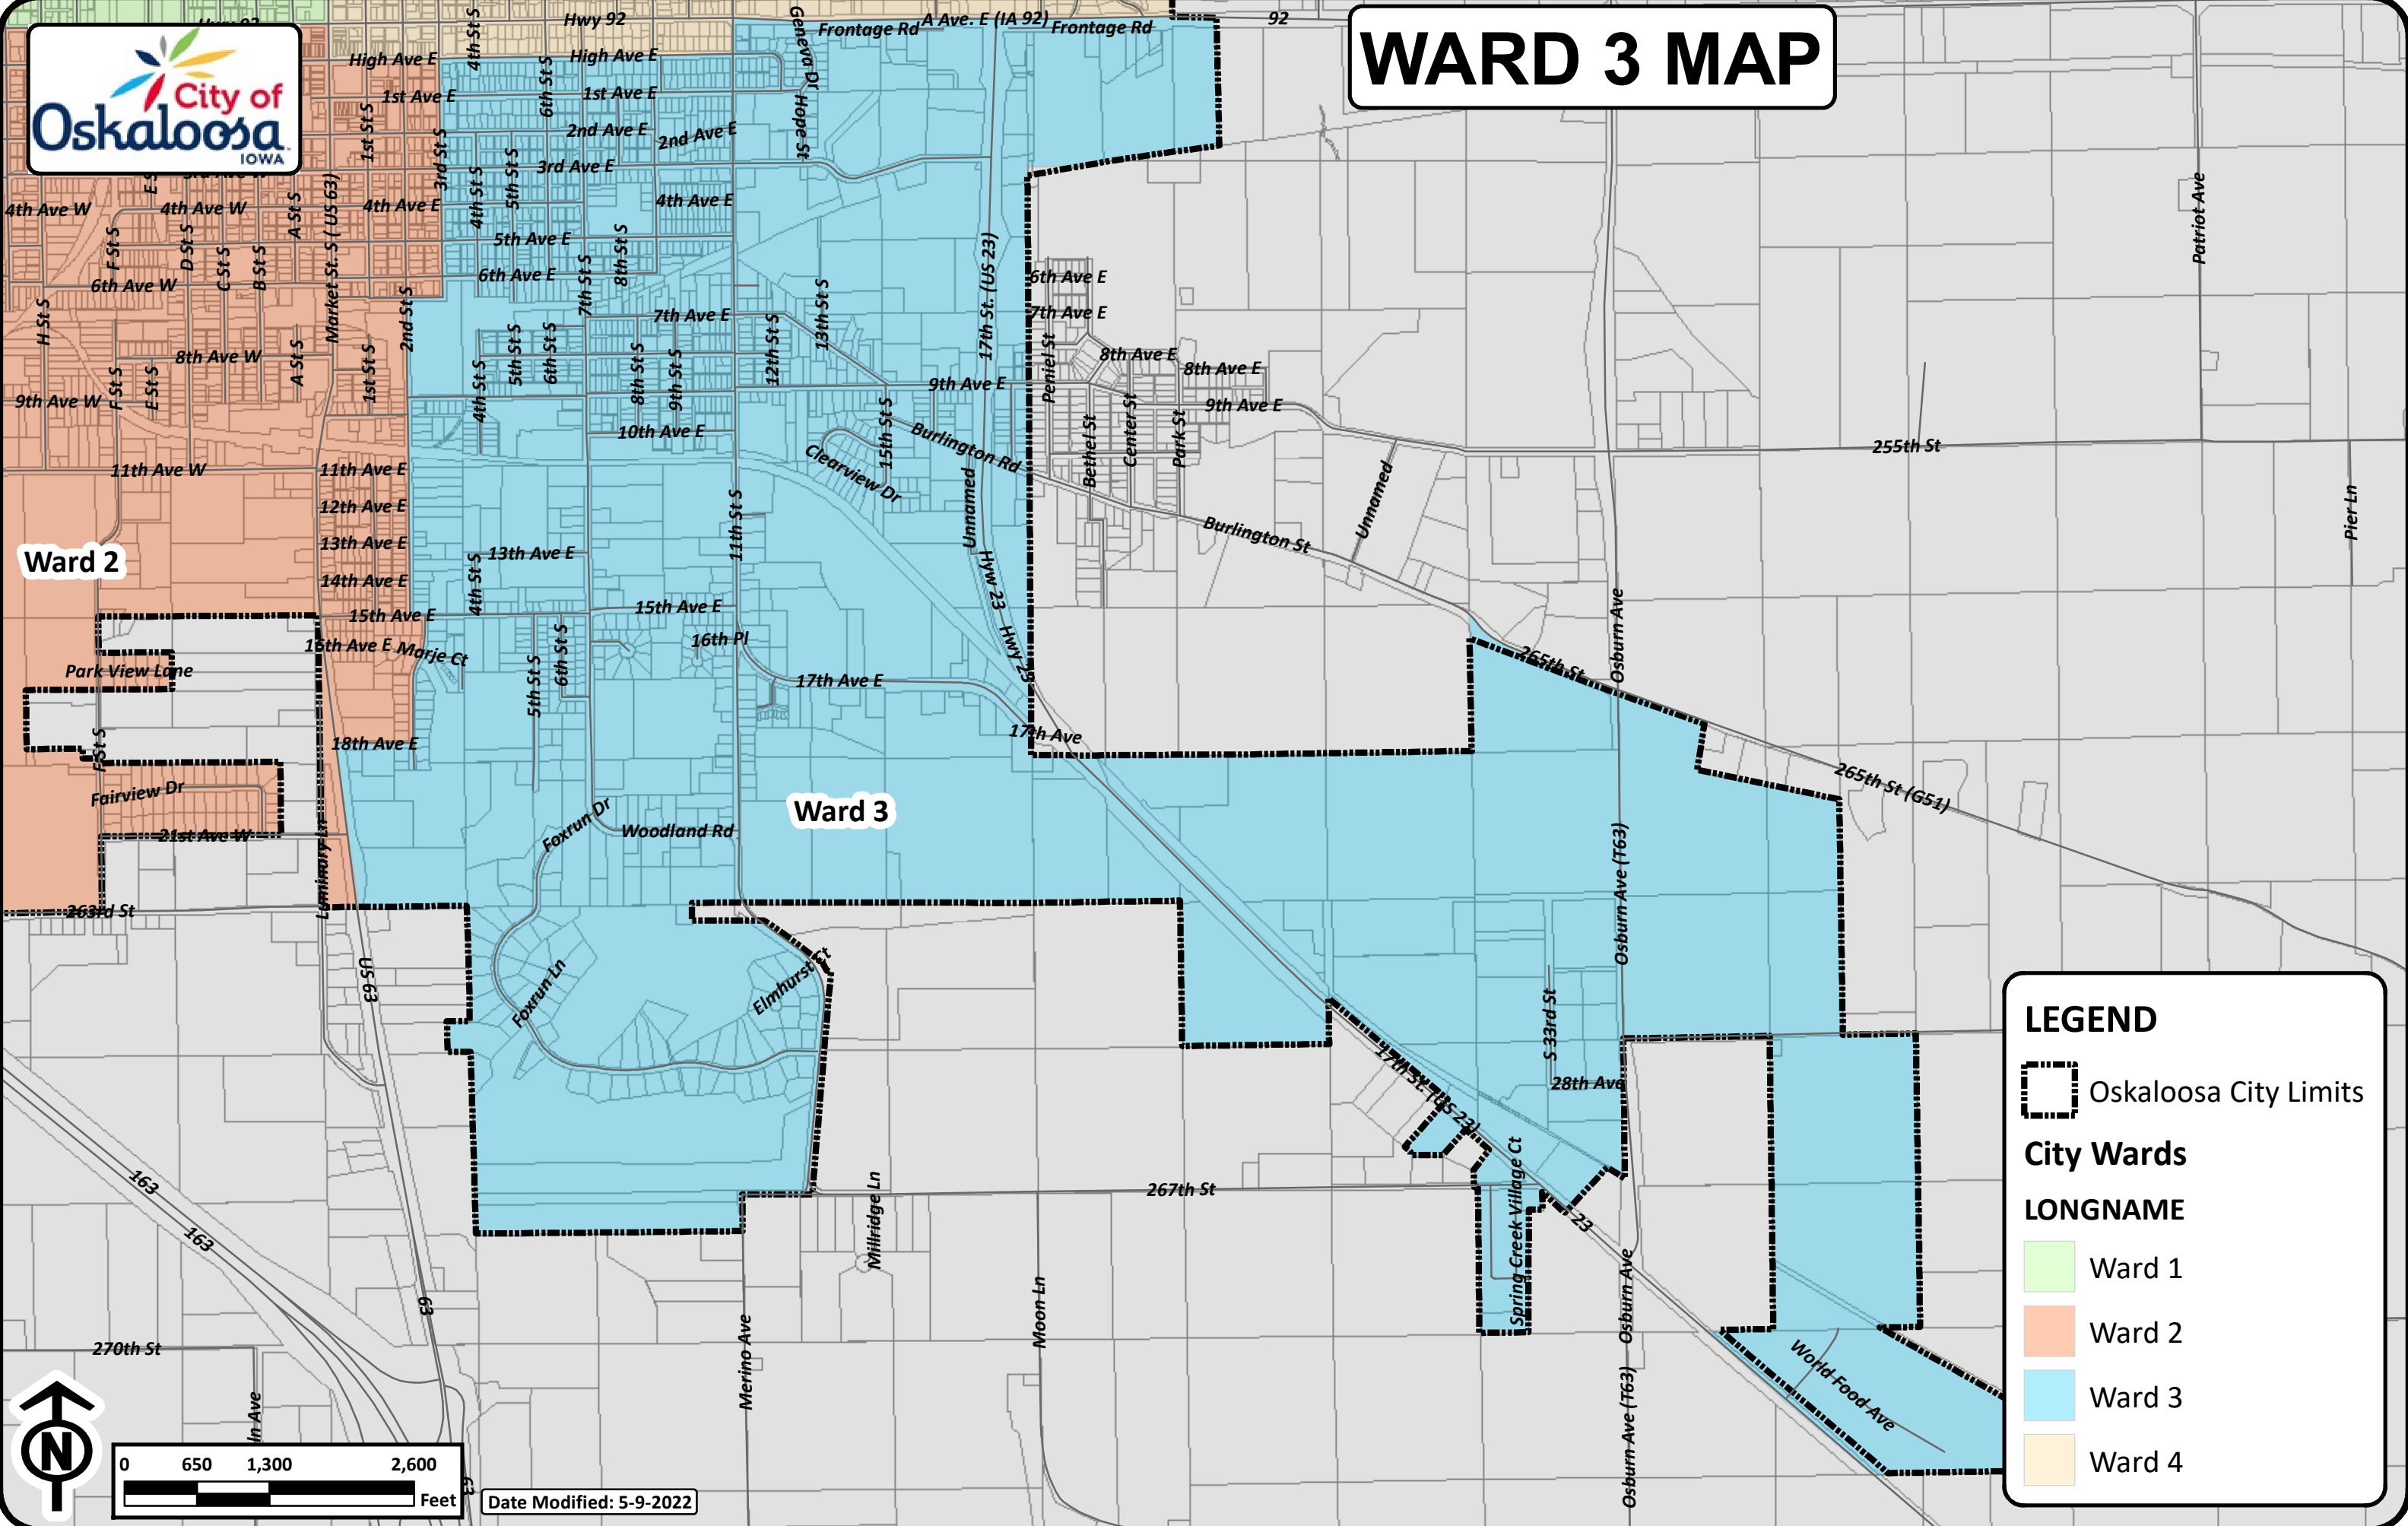

WARD 3 MAP

Ward 2

Ward 3

LEGEND

- Oskaloosa City Limits
- City Wards**
- LONGNAME**
- Ward 1
- Ward 2
- Ward 3
- Ward 4

0 650 1,300 2,600 Feet

Date Modified: 5-9-2022