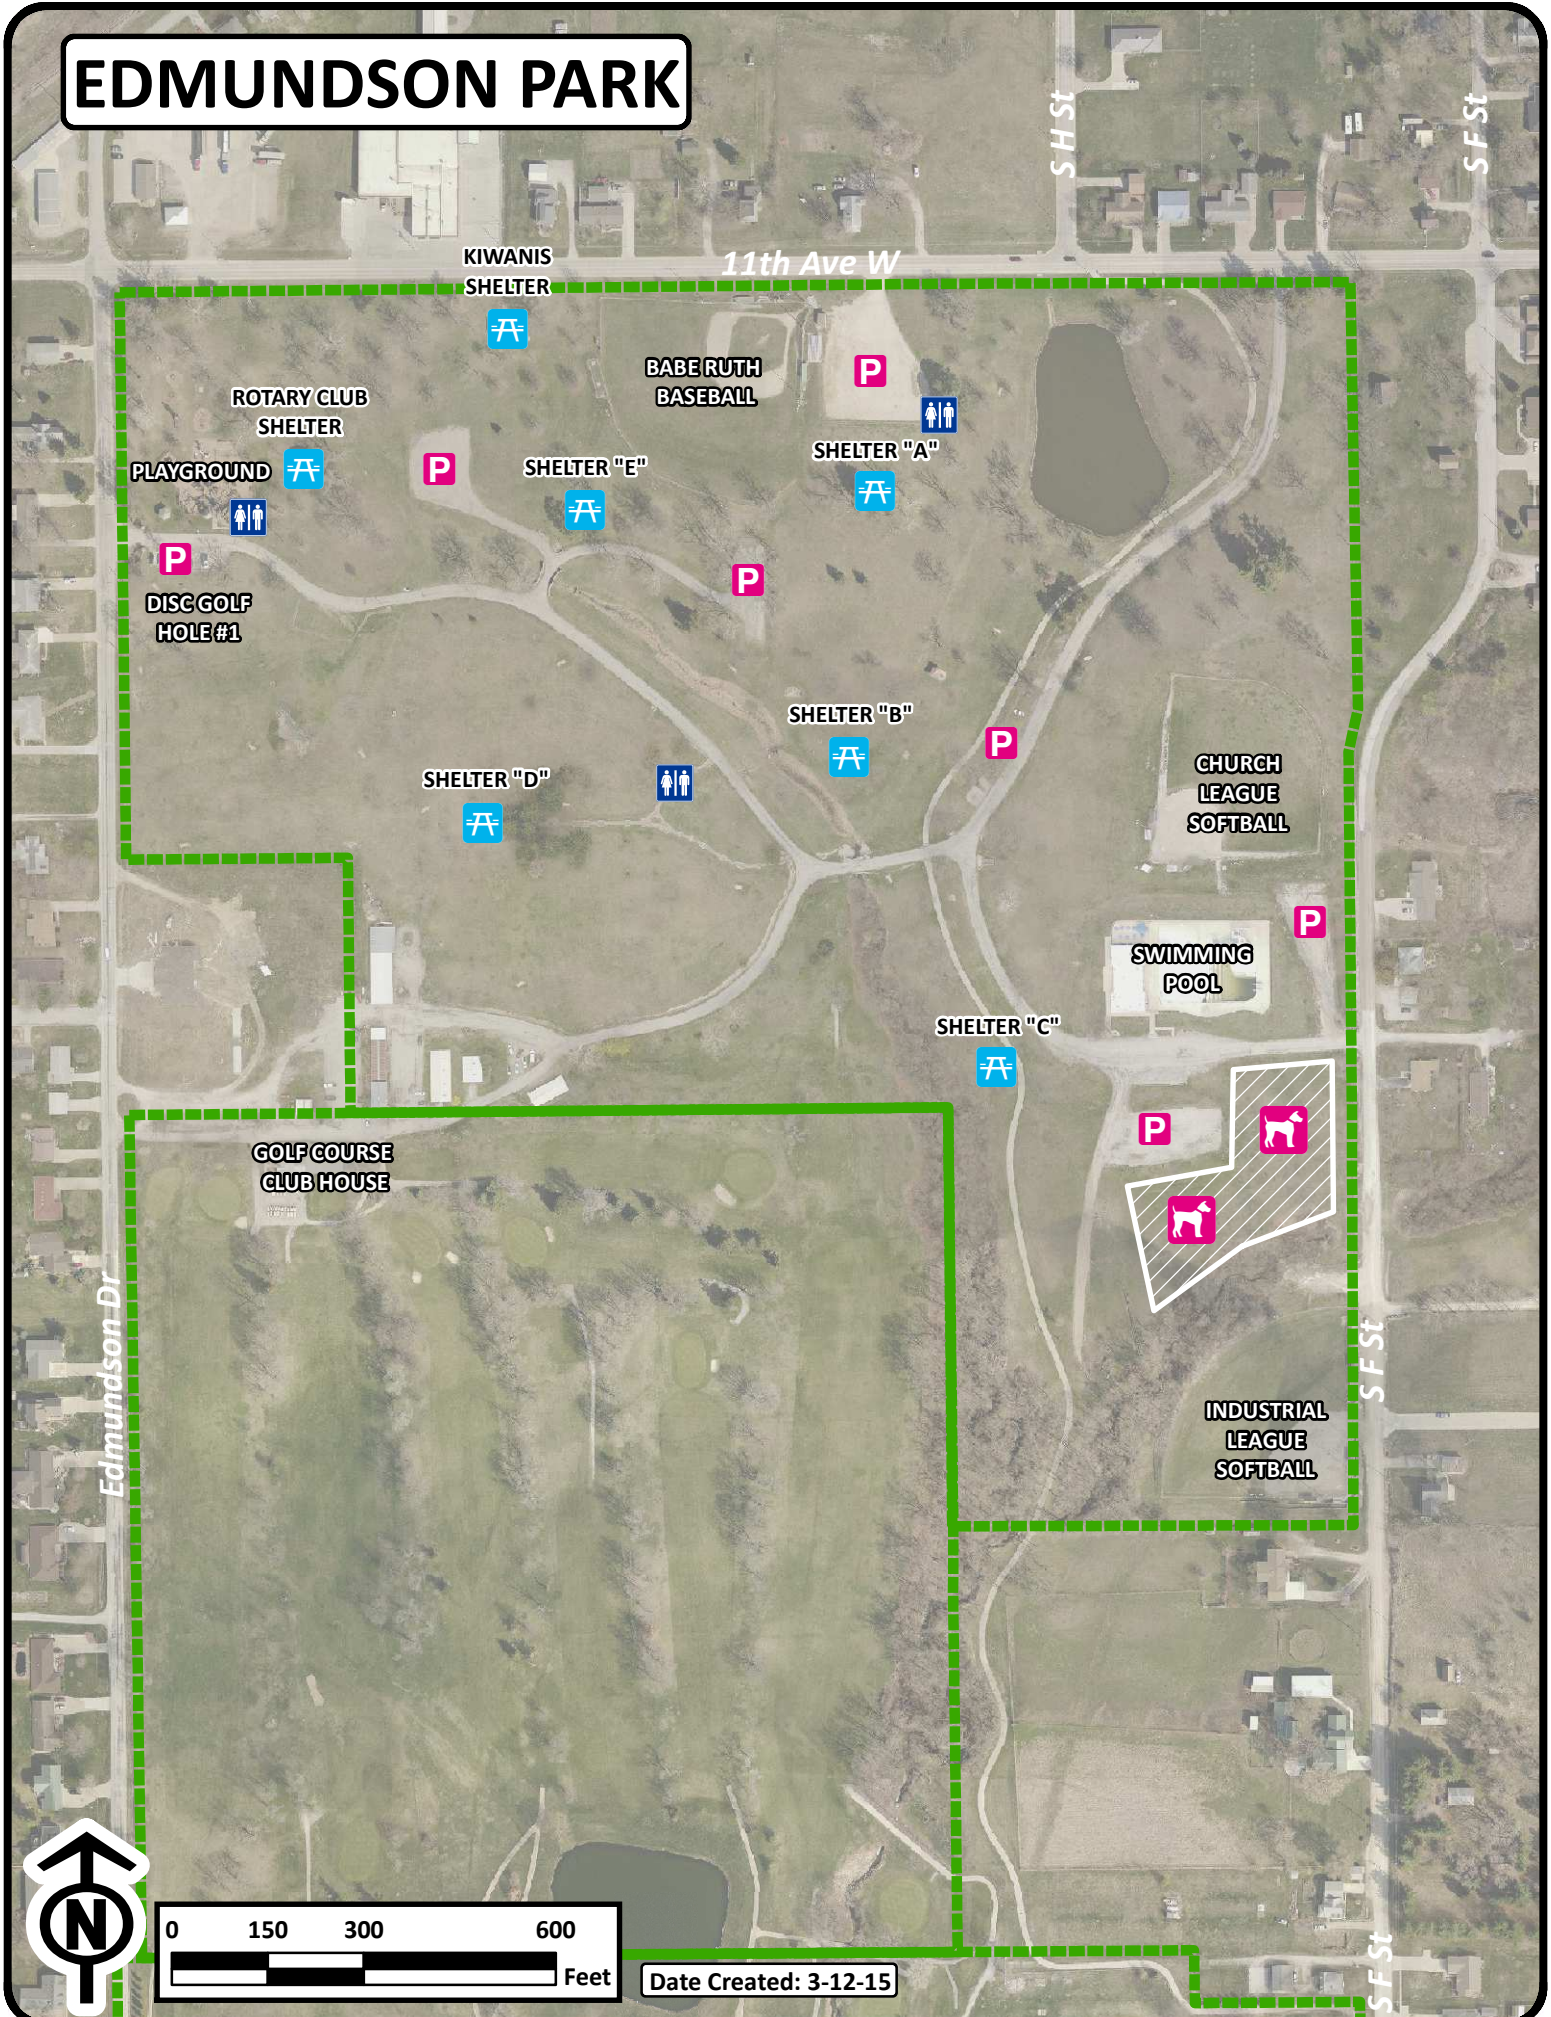

EDMUNDSON PARK

11th Ave W

SH St

SF St

KIWANIS SHELTER

ROTARY CLUB SHELTER

BABE RUTH BASEBALL

PLAYGROUND

SHELTER "E"

SHELTER "A"

DISC GOLF HOLE #1

SHELTER "B"

SHELTER "D"

CHURCH LEAGUE SOFTBALL

SWIMMING POOL

SHELTER "C"

GOLF COURSE CLUB HOUSE

INDUSTRIAL LEAGUE SOFTBALL

SF St

SF St

Edmundson Dr

Date Created: 3-12-15